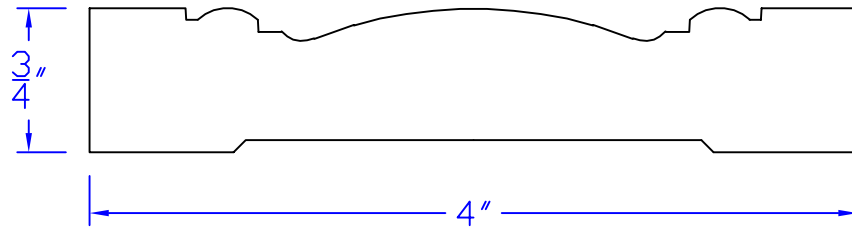

# Creative Woodworking N.W., Inc.

1036 S.E. Taylor \* Portland, Oregon 97214  
Phone:(503) 230-9265 \* Fax:(503) 232-9082  
[www.Creativewoodworkingnw.com](http://www.Creativewoodworkingnw.com)

CASG572  
3/4" x 4"