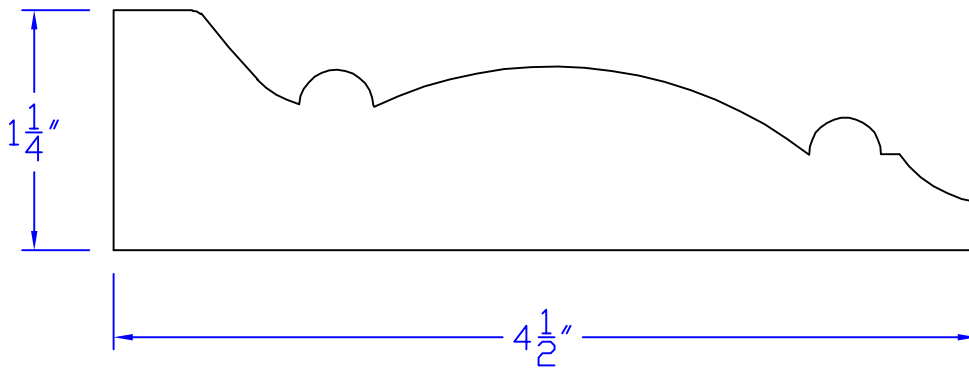

Creative Woodworking N.W., Inc.

1036 S.E. Taylor * Portland, Oregon 97214
Phone:(503) 230-9265 * Fax:(503) 232-9082
www.Creativewoodworkingnw.com

CASG573
 $1-1/4"$ x $4-1/2"$