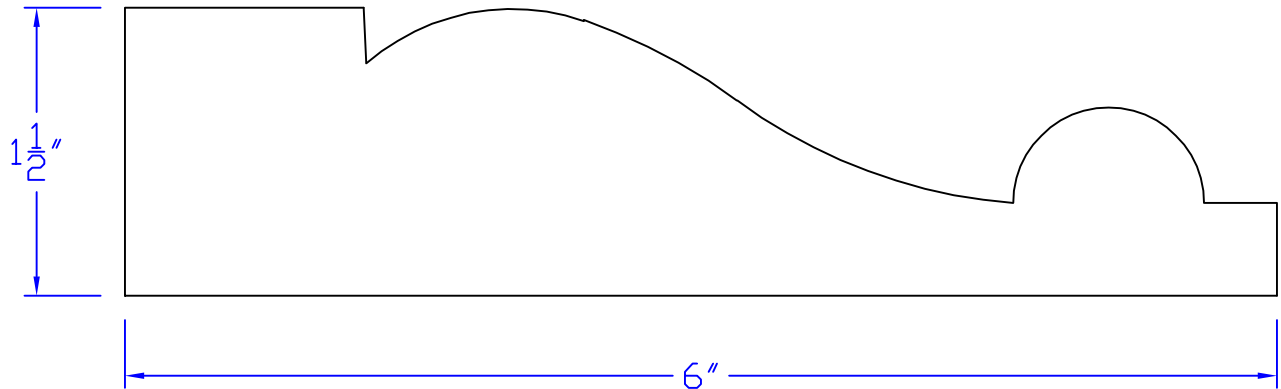

# Creative Woodworking N.W., Inc.

1036 S.E. Taylor \* Portland, Oregon 97214  
Phone:(503) 230-9265 \* Fax:(503) 232-9082  
www.Creativewoodworkingnw.com

CASG574  
1-1/2" x 6"