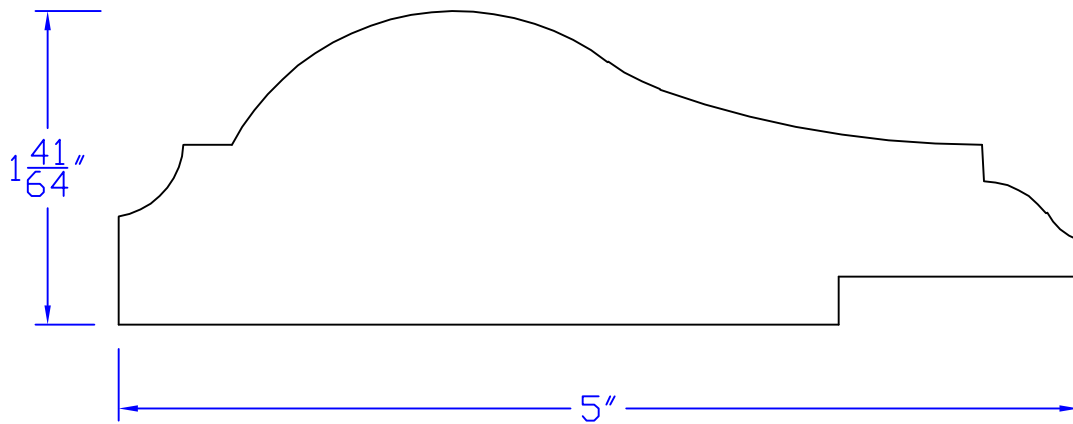

Creative Woodworking N.W., Inc.

1036 S.E. Taylor * Portland, Oregon 97214
Phone:(503) 230-9265 * Fax:(503) 232-9082
www.Creativewoodworkingnw.com

CASG575

1-41/64" x 5"