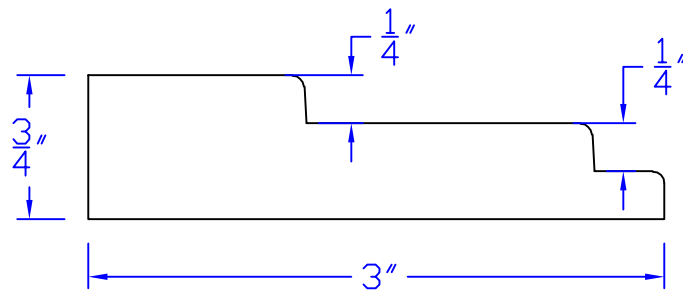

Creative Woodworking N.W., Inc.

1036 S.E. Taylor * Portland, Oregon 97214

Phone:(503) 230-9265 * Fax:(503) 232-9082

www.Creativewoodworkingnw.com

CASG577

3/4" x 3"