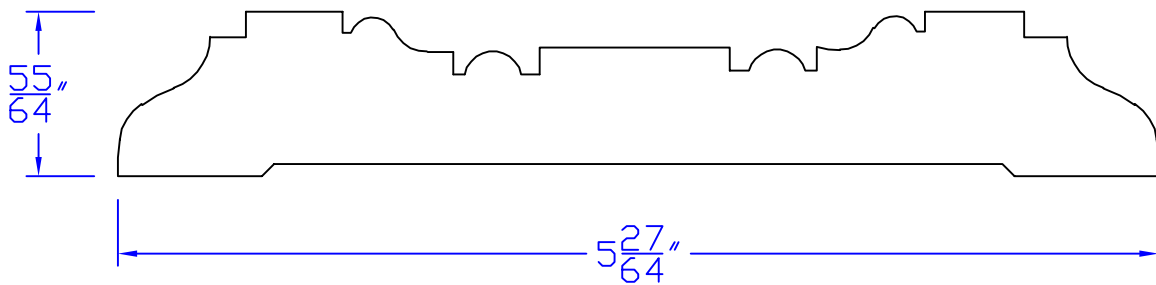

Creative Woodworking N.W., Inc.

1036 S.E. Taylor * Portland, Oregon 97214
Phone:(503) 230-9265 * Fax:(503) 232-9082
www.Creativewoodworkingnw.com

CASG578

$55/64$ " x $5-27/64$ "