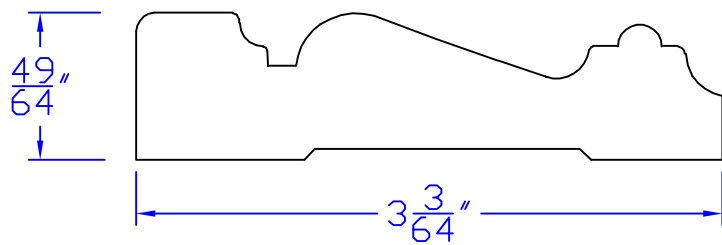

# Creative Woodworking N.W., Inc.

1036 S.E. Taylor \* Portland, Oregon 97214  
Phone:(503) 230-9265 \* Fax:(503) 232-9082  
www.Creativewoodworkingnw.com

CASG584

$49/64$ " x  $3-3/64$ "