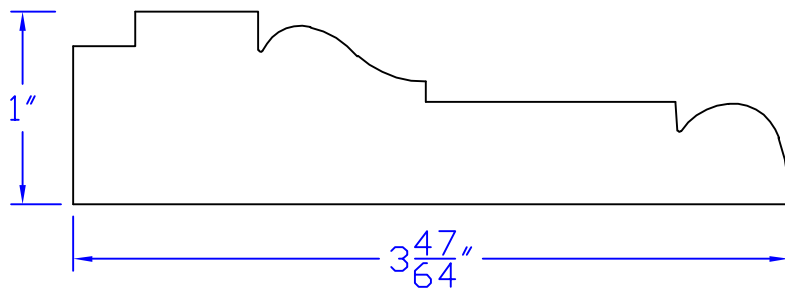

Creative Woodworking N.W., Inc.

1036 S.E. Taylor * Portland, Oregon 97214
Phone:(503) 230-9265 * Fax:(503) 232-9082
www.Creativewoodworkingnw.com

CASG585
1" x 3-47/64"