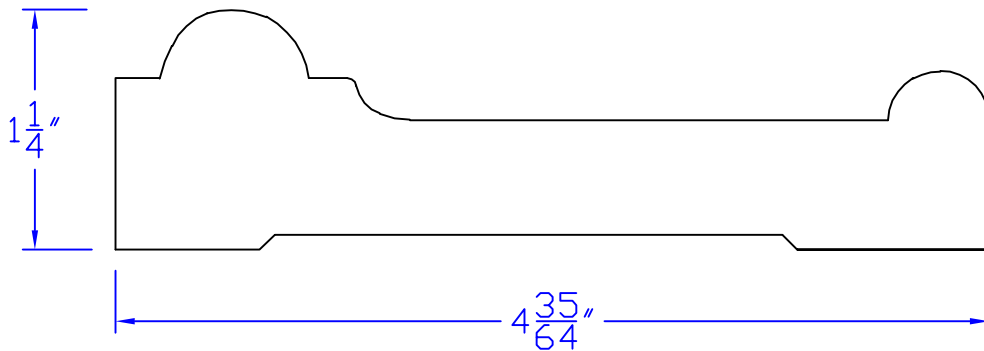

Creative Woodworking N.W., Inc.

1036 S.E. Taylor * Portland, Oregon 97214
Phone:(503) 230-9265 * Fax:(503) 232-9082
www.Creativewoodworkingnw.com

CASG586

$1 - 1/4$ " x $4 - 35/64$ "