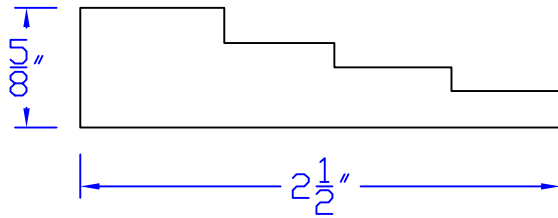

Creative Woodworking N.W., Inc.

1036 S.E. Taylor * Portland, Oregon 97214
Phone:(503) 230-9265 * Fax:(503) 232-9082
www.Creativewoodworkingnw.com

CASG588

5/8" x 2-1/2"