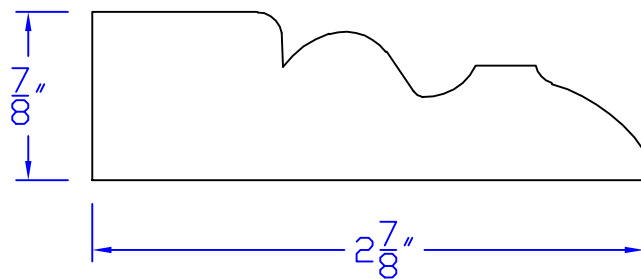

Creative Woodworking N.W., Inc.

1036 S.E. Taylor * Portland, Oregon 97214
Phone:(503) 230-9265 * Fax:(503) 232-9082
www.Creativewoodworkingnw.com

CASG590
7/8" x 2-7/8"