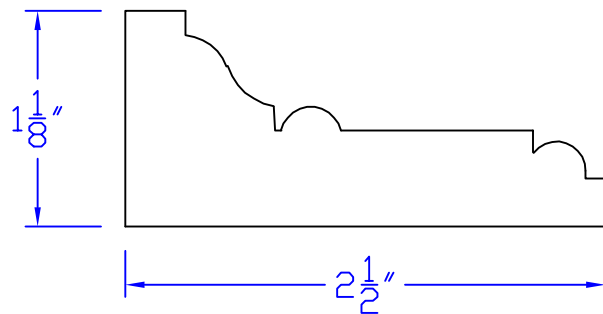

Creative Woodworking N.W., Inc.

1036 S.E. Taylor * Portland, Oregon 97214

Phone:(503) 230-9265 * Fax:(503) 232-9082

www.Creativewoodworkingnw.com

CASG591

1-1/8" x 2-1/2"