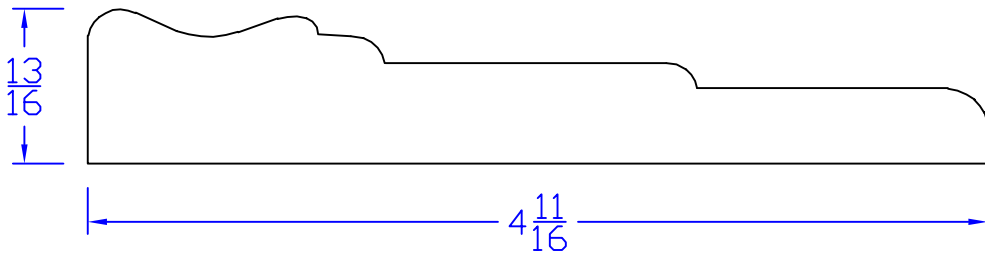

Creative Woodworking N.W., Inc.

1036 S.E. Taylor * Portland, Oregon 97214

Phone:(503) 230-9265 * Fax:(503) 232-9082

www.Creativewoodworkingnw.com

CASG594

$13/16'' \times 4-11/16''$