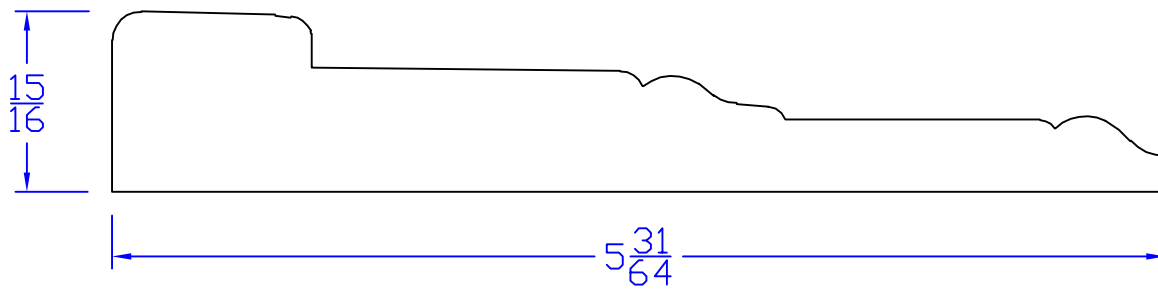

# Creative Woodworking N.W., Inc.

1036 S.E. Taylor \* Portland, Oregon 97214

Phone:(503) 230-9265 \* Fax:(503) 232-9082

www.Creativewoodworkingnw.com

CASG595

$15/16$ " x  $5-31/64$