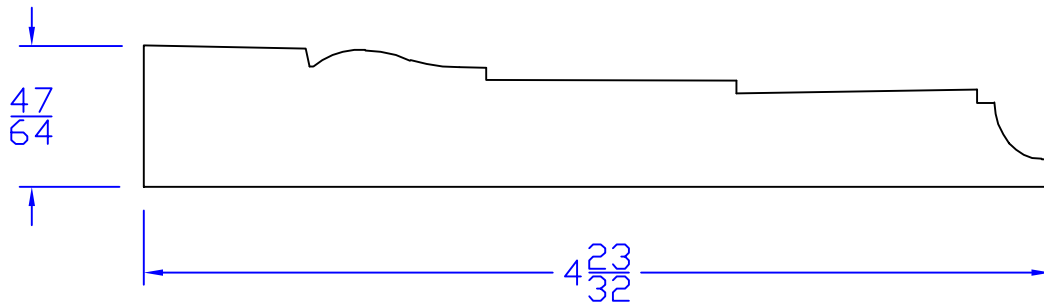

Creative Woodworking N.W., Inc.

1036 S.E. Taylor * Portland, Oregon 97214

Phone:(503) 230-9265 * Fax:(503) 232-9082

www.Creativewoodworkingnw.com

CASG597

$47/64'' \times 4-23/32''$