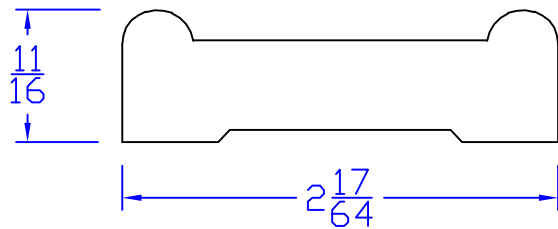

Creative Woodworking N.W., Inc.

1036 S.E. Taylor * Portland, Oregon 97214
Phone:(503) 230-9265 * Fax:(503) 232-9082
www.Creativewoodworkingnw.com

CASG599

$11/16'' \times 2-17/64''$