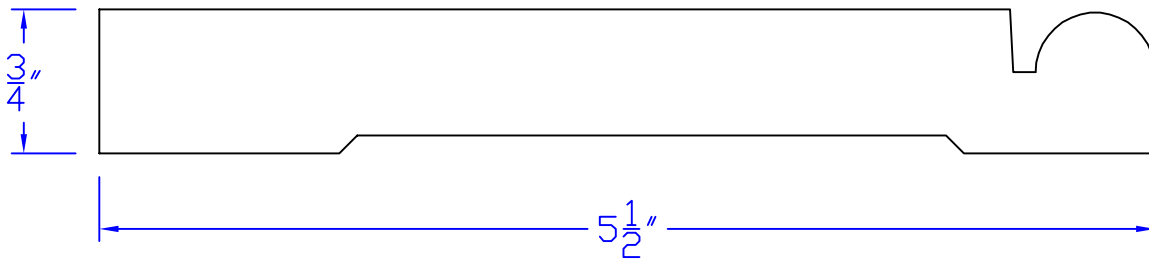

# Creative Woodworking N.W., Inc.

1036 S.E. Taylor \* Portland, Oregon 97214  
Phone:(503) 230-9265 \* Fax:(503) 232-9082  
[www.Creativewoodworkingnw.com](http://www.Creativewoodworkingnw.com)

CASG600  
3/4" x 5-1/2"