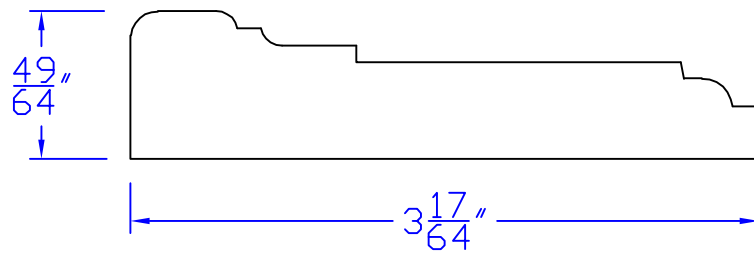

# Creative Woodworking N.W., Inc.

1036 S.E. Taylor \* Portland, Oregon 97214  
Phone:(503) 230-9265 \* Fax:(503) 232-9082  
www.Creativewoodworkingnw.com

CASG605

$49/64$ " x  $3-17/64$ "