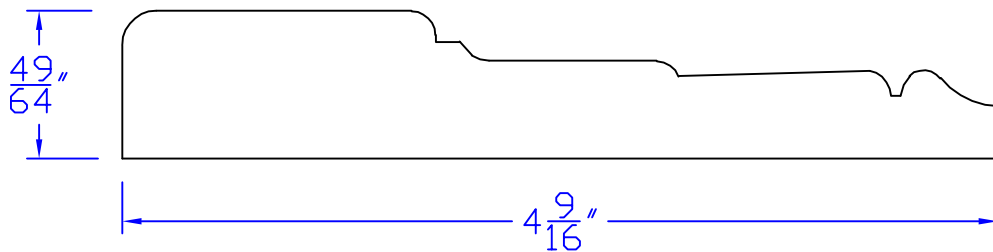

Creative Woodworking N.W., Inc.

1036 S.E. Taylor * Portland, Oregon 97214
Phone:(503) 230-9265 * Fax:(503) 232-9082
www.Creativewoodworkingnw.com

CASG607
 $49/64$ " x $4-9/16$ "