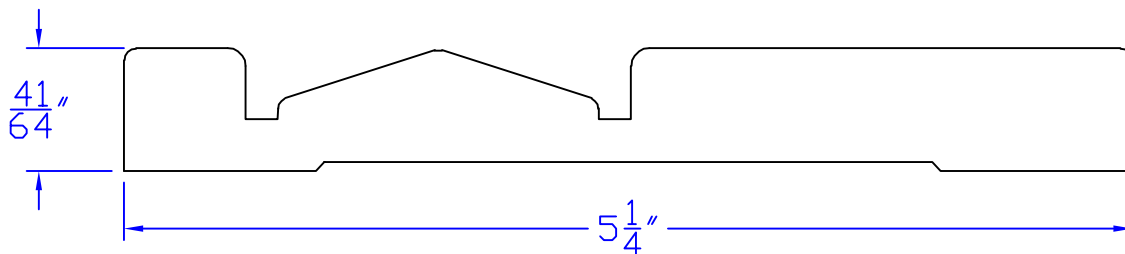

# Creative Woodworking N.W., Inc.

1036 S.E. Taylor \* Portland, Oregon 97214  
Phone:(503) 230-9265 \* Fax:(503) 232-9082  
www.Creativewoodworkingnw.com

CASG609  
 $41/64$ " x  $5-1/4$ "