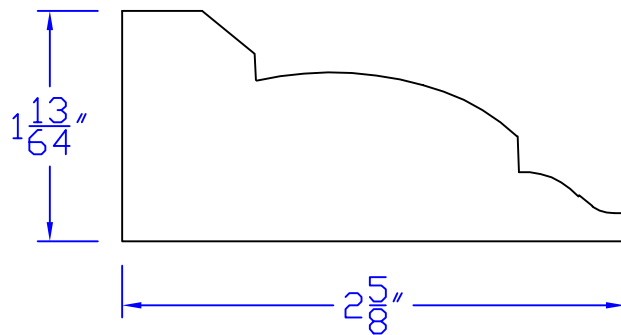

Creative Woodworking N.W., Inc.

1036 S.E. Taylor * Portland, Oregon 97214
Phone:(503) 230-9265 * Fax:(503) 232-9082
www.Creativewoodworkingnw.com

CASG611
 $1 - 13/64$ " x $2 - 5/8$ "