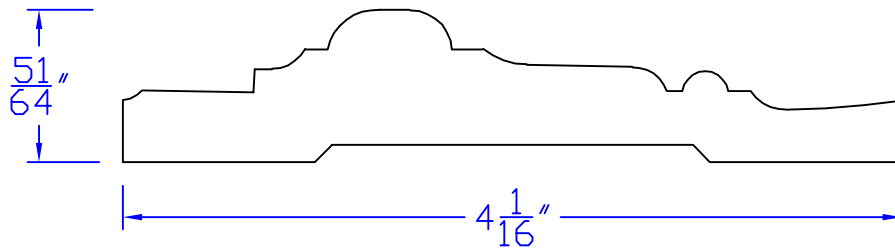

Creative Woodworking N.W., Inc.

1036 S.E. Taylor * Portland, Oregon 97214
Phone:(503) 230-9265 * Fax:(503) 232-9082
www.Creativewoodworkingnw.com

CASG612
 $51/64$ " x $4-1/16$ "