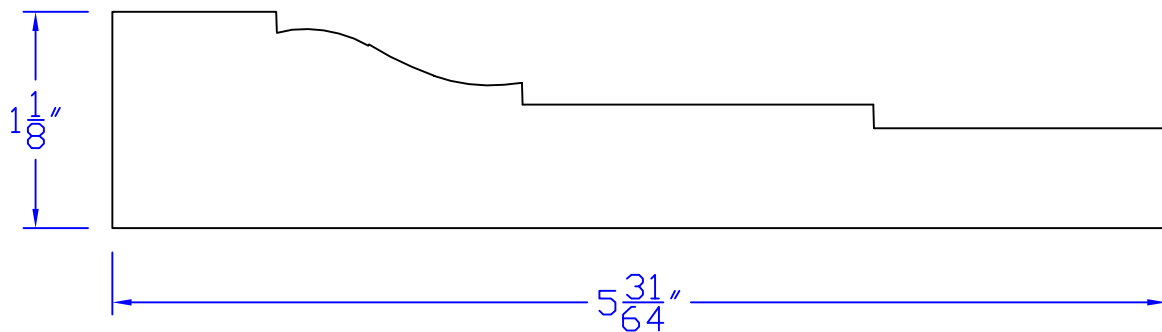

Creative Woodworking N.W., Inc.

1036 S.E. Taylor * Portland, Oregon 97214
Phone:(503) 230-9265 * Fax:(503) 232-9082
www.Creativewoodworkingnw.com

CASG613
 $1\frac{1}{8}" \times 5\frac{31}{64}"$