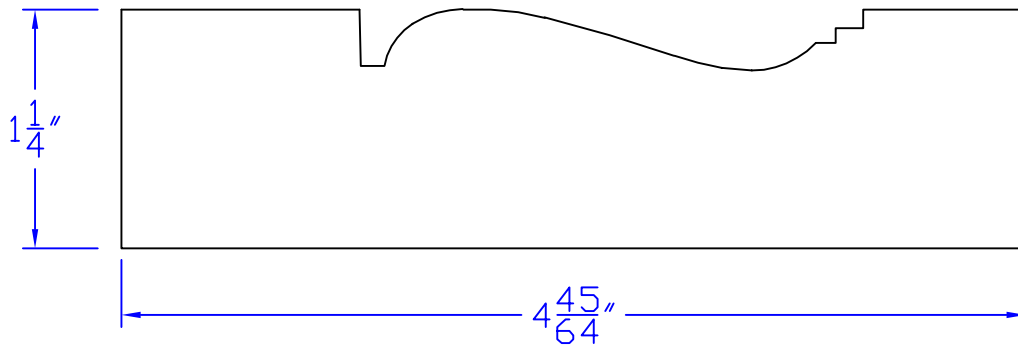

# Creative Woodworking N.W., Inc.

1036 S.E. Taylor \* Portland, Oregon 97214  
Phone:(503) 230-9265 \* Fax:(503) 232-9082  
www.Creativewoodworkingnw.com

CASG617  
 $1 - 1/4'' \times 4 - 45/64''$