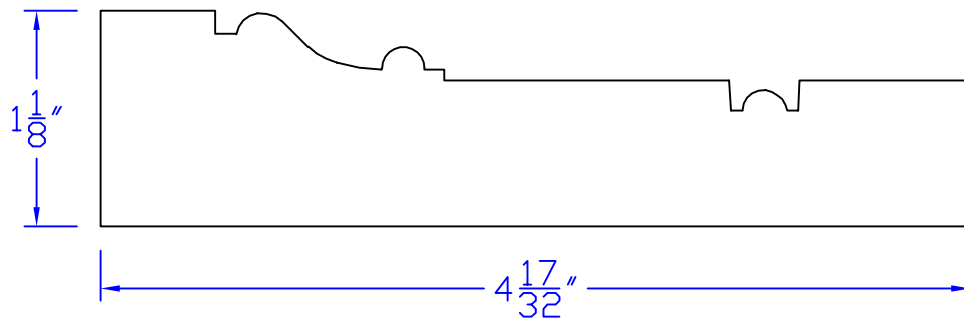

Creative Woodworking N.W., Inc.

1036 S.E. Taylor * Portland, Oregon 97214
Phone:(503) 230-9265 * Fax:(503) 232-9082
www.Creativewoodworkingnw.com

CASG620
 $3/4" \times 4-17/32"$