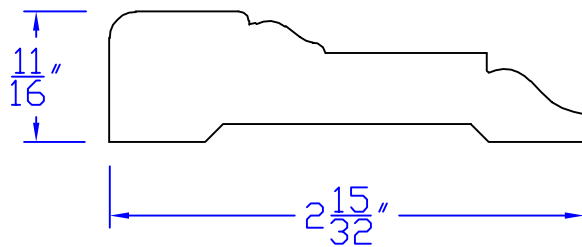

# Creative Woodworking N.W., Inc.

1036 S.E. Taylor \* Portland, Oregon 97214  
Phone:(503) 230-9265 \* Fax:(503) 232-9082  
[www.Creativewoodworkingnw.com](http://www.Creativewoodworkingnw.com)

CASG623  
 $11/16$ " x  $2-15/32$ "