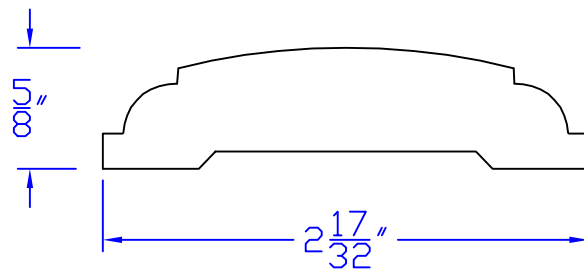

# Creative Woodworking N.W., Inc.

1036 S.E. Taylor \* Portland, Oregon 97214  
Phone:(503) 230-9265 \* Fax:(503) 232-9082  
www.Creativewoodworkingnw.com

CASG624  
 $5/8 \times 2\frac{17}{32}$ "