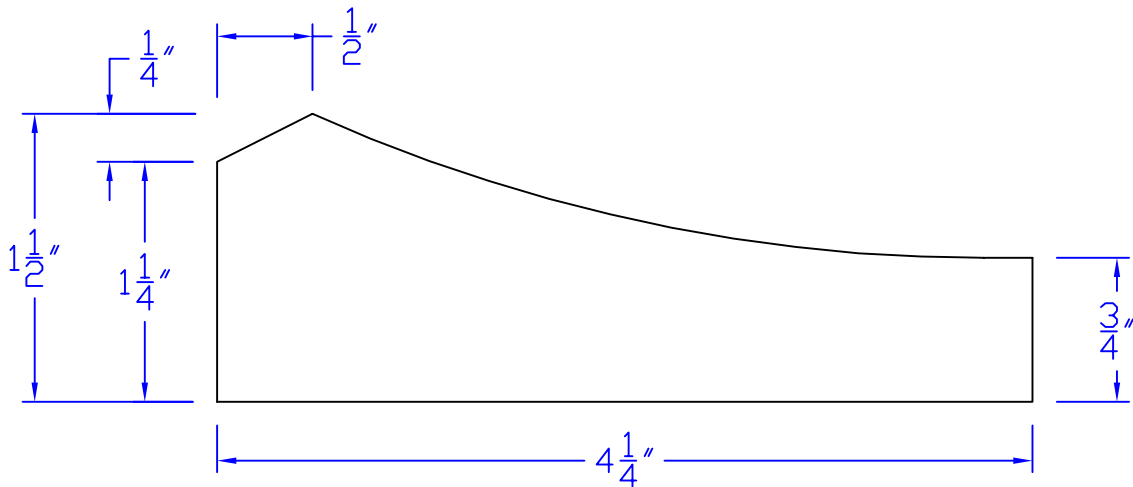

Creative Woodworking N.W., Inc.

1036 S.E. Taylor * Portland, Oregon 97214
Phone:(503) 230-9265 * Fax:(503) 232-9082
www.Creativewoodworkingnw.com

CASG627
 $1 - 1/2'' \times 4 - 1/4''$