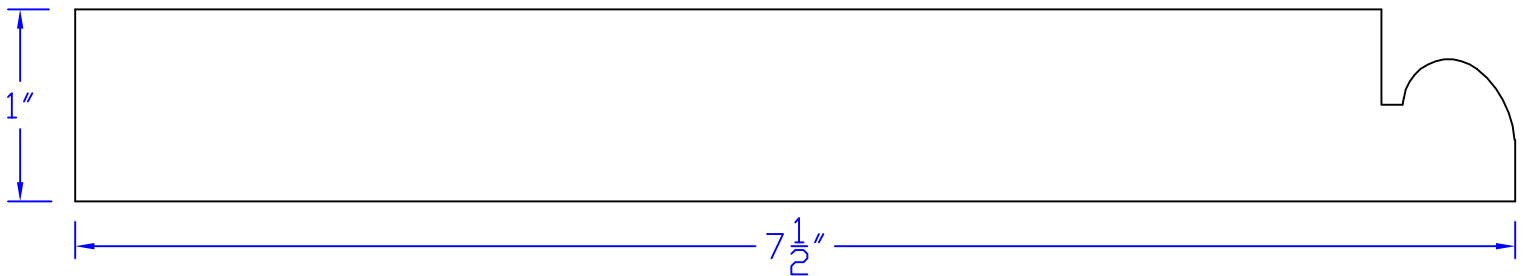

Creative Woodworking N.W., Inc.

1036 S.E. Taylor * Portland, Oregon 97214
Phone:(503) 230-9265 * Fax:(503) 232-9082
www.Creativewoodworkingnw.com

CASG631

1" x 7-1/2"

SHAPER ONLY