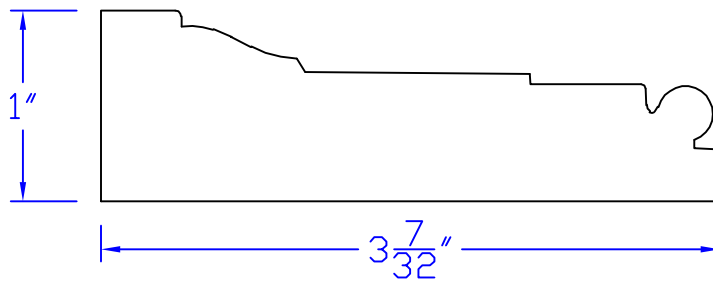

Creative Woodworking N.W., Inc.

1036 S.E. Taylor * Portland, Oregon 97214
Phone:(503) 230-9265 * Fax:(503) 232-9082
www.Creativewoodworkingnw.com

CASG632

1" x 3-7/32"

USE CASG547 SIDE KNIFE FOR BEAD