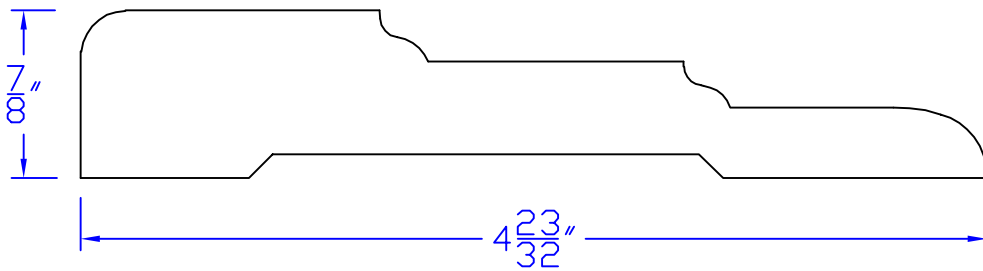

Creative Woodworking N.W., Inc.

1036 S.E. Taylor * Portland, Oregon 97214
Phone:(503) 230-9265 * Fax:(503) 232-9082
www.Creativewoodworkingnw.com

CASG633
7/8" x 4-23/32"