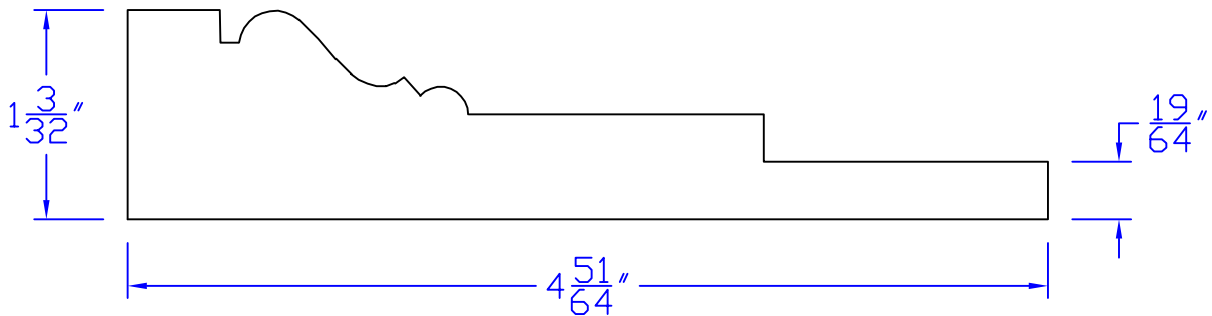

Creative Woodworking N.W., Inc.

1036 S.E. Taylor * Portland, Oregon 97214
Phone:(503) 230-9265 * Fax:(503) 232-9082
www.Creativewoodworkingnw.com

CASG634

$1\frac{3}{32}$ " x $4\frac{51}{64}$ "