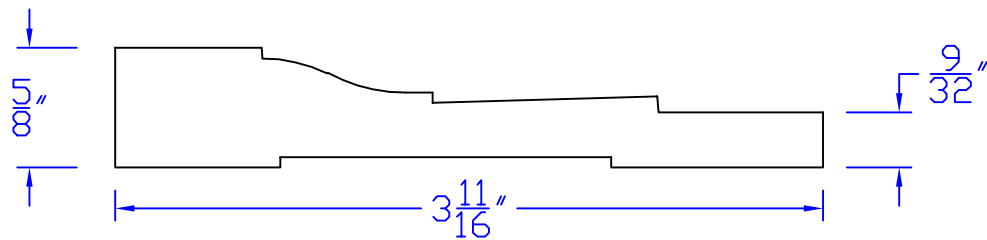

# Creative Woodworking N.W., Inc.

1036 S.E. Taylor \* Portland, Oregon 97214  
Phone:(503) 230-9265 \* Fax:(503) 232-9082  
www.Creativewoodworkingnw.com

CASG635

5/8" x 3-11/16"