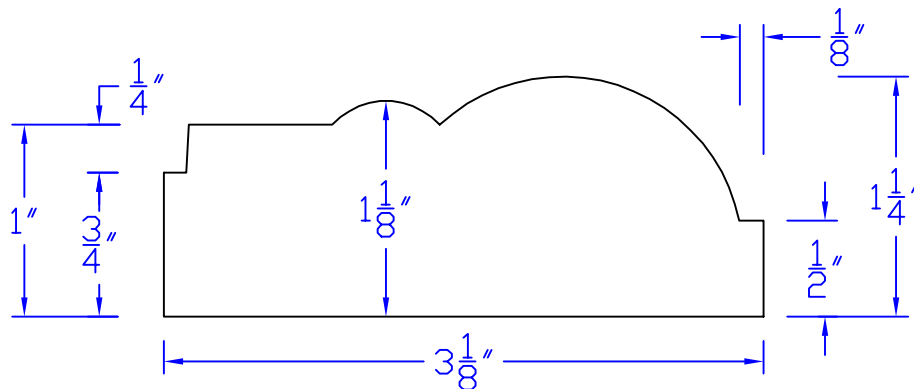

Creative Woodworking N.W., Inc.

1036 S.E. Taylor * Portland, Oregon 97214
Phone:(503) 230-9265 * Fax:(503) 232-9082
www.Creativewoodworkingnw.com

CASG636

$1 - 1/4$ " x $3 - 1/8$ "