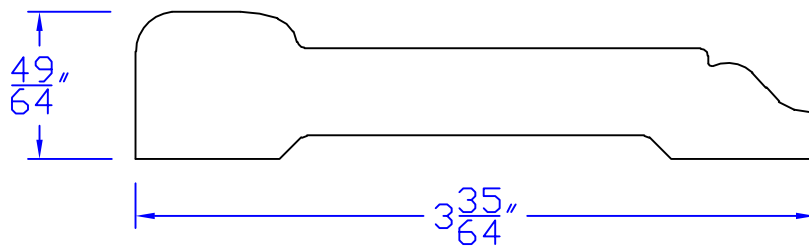

Creative Woodworking N.W., Inc.

1036 S.E. Taylor * Portland, Oregon 97214
Phone:(503) 230-9265 * Fax:(503) 232-9082
www.Creativewoodworkingnw.com

CASG644

$49/64$ " x $3-35/64$ "