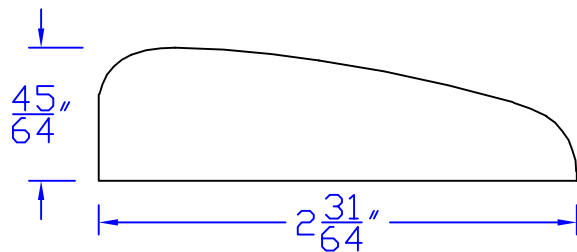

# Creative Woodworking N.W., Inc.

1036 S.E. Taylor \* Portland, Oregon 97214  
Phone:(503) 230-9265 \* Fax:(503) 232-9082  
www.Creativewoodworkingnw.com

CASG645

$\frac{45}{64}$ " x  $2\frac{31}{64}$ "