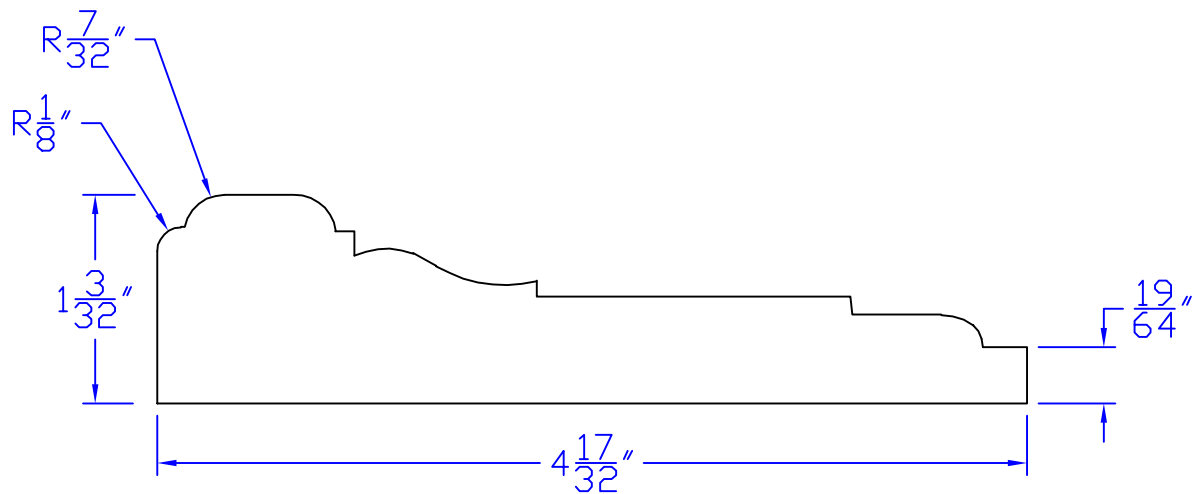

# Creative Woodworking N.W., Inc.

1036 S.E. Taylor \* Portland, Oregon 97214  
Phone:(503) 230-9265 \* Fax:(503) 232-9082  
www.Creativewoodworkingnw.com

CASG646  
 $1\frac{3}{32}'' \times 4\frac{17}{32}''$