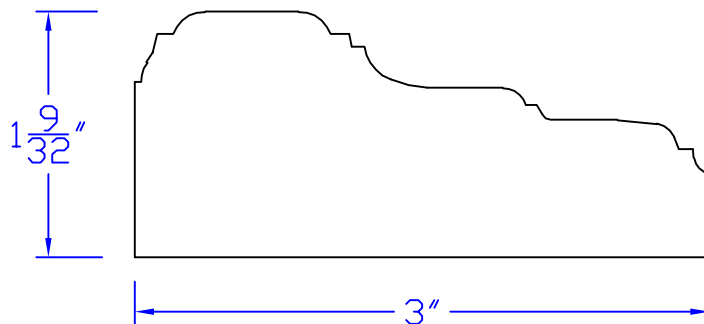

Creative Woodworking N.W., Inc.

1036 S.E. Taylor * Portland, Oregon 97214
Phone:(503) 230-9265 * Fax:(503) 232-9082
www.Creativewoodworkingnw.com

CASG647
 $1\frac{9}{32}$ " x 3"