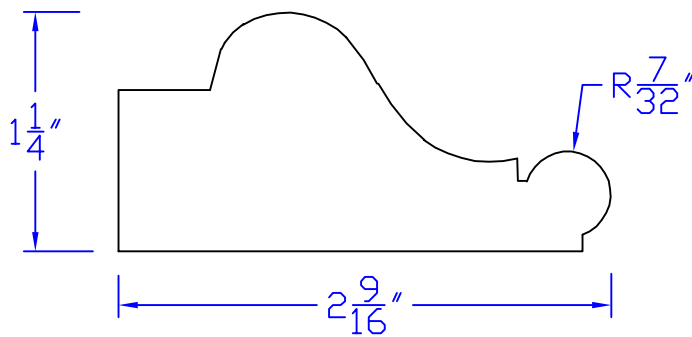

Creative Woodworking N.W., Inc.

1036 S.E. Taylor * Portland, Oregon 97214
Phone:(503) 230-9265 * Fax:(503) 232-9082
www.Creativewoodworkingnw.com

CASG650

1 - 1/4" x 2 - 9/16"