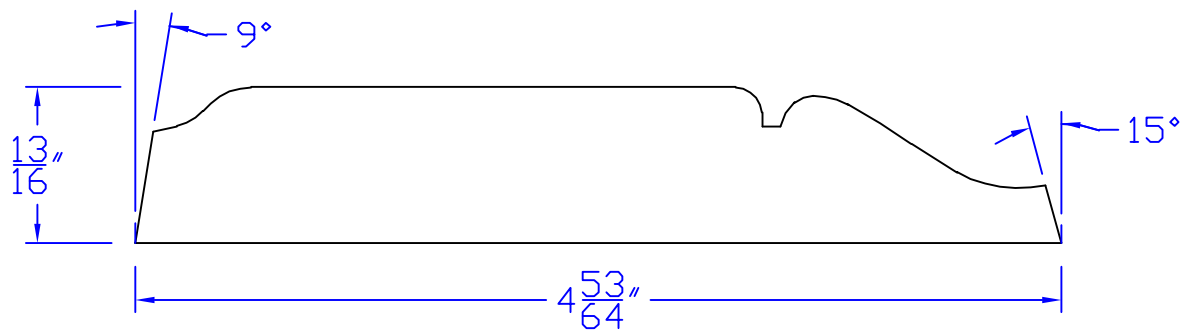

Creative Woodworking N.W., Inc.

1036 S.E. Taylor * Portland, Oregon 97214
Phone:(503) 230-9265 * Fax:(503) 232-9082
www.Creativewoodworkingnw.com

CASG653

$13/16$ " x $4-53/64$ "