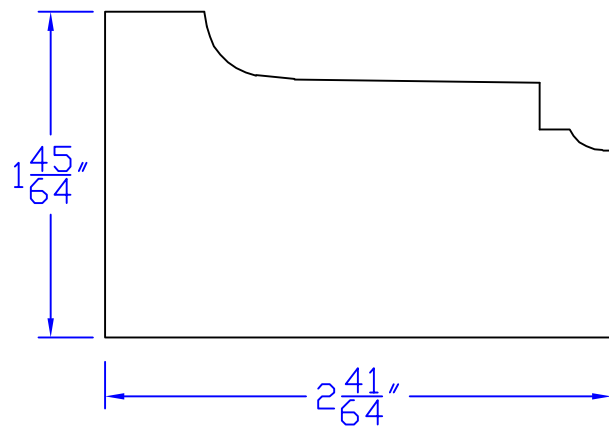

Creative Woodworking N.W., Inc.

1036 S.E. Taylor * Portland, Oregon 97214
Phone:(503) 230-9265 * Fax:(503) 232-9082
www.Creativewoodworkingnw.com

CASG653

$1\frac{45}{64}$ " x $2\frac{41}{64}$ "