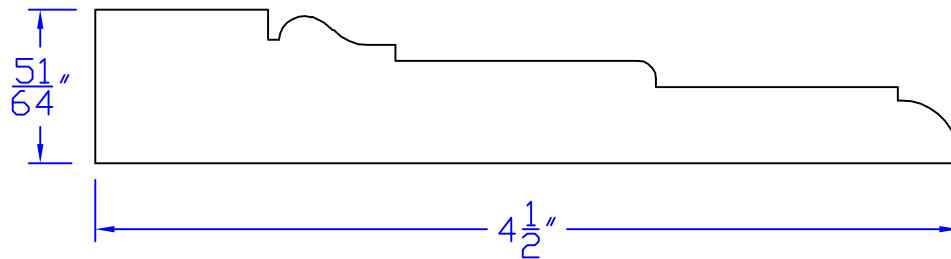

# Creative Woodworking N.W., Inc.

1036 S.E. Taylor \* Portland, Oregon 97214  
Phone:(503) 230-9265 \* Fax:(503) 232-9082  
www.Creativewoodworkingnw.com

CASG655

$51/64$ " x  $4-1/2$ "