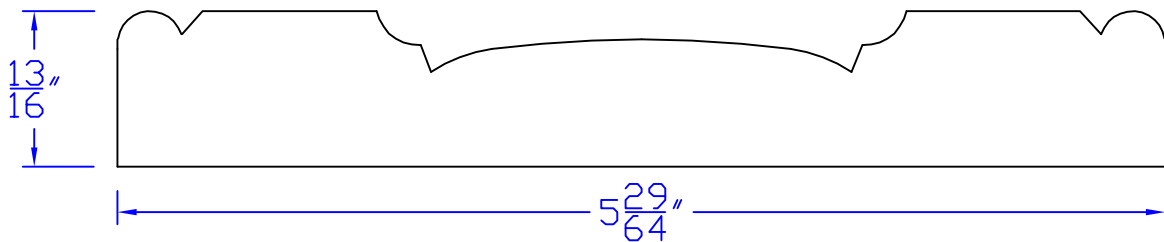

Creative Woodworking N.W., Inc.

1036 S.E. Taylor * Portland, Oregon 97214
Phone:(503) 230-9265 * Fax:(503) 232-9082
www.Creativewoodworkingnw.com

CASG658

$13/16$ " x $5-29/64$ "