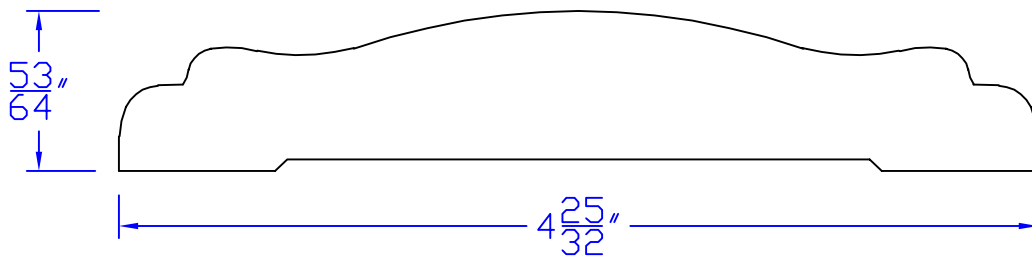

Creative Woodworking N.W., Inc.

1036 S.E. Taylor * Portland, Oregon 97214
Phone:(503) 230-9265 * Fax:(503) 232-9082
www.Creativewoodworkingnw.com

CASG659

$53/64$ " x $4-25/32$ "