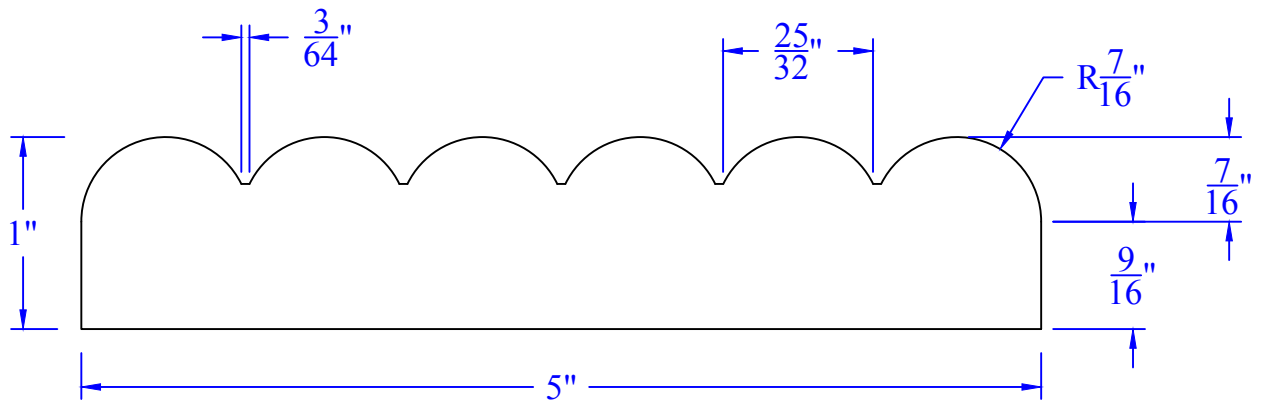

Creative Woodworking N.W., Inc.

1036 S.E. Taylor * Portland, Oregon 97214
Phone:(503) 230-9265 * aFax:(503) 232-9082
www.Creativewoodworkingnw.com

CASG661

1" x 5"