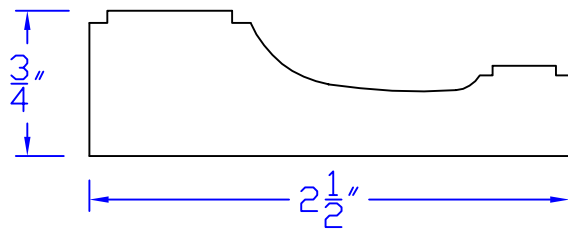

Creative Woodworking N.W., Inc.

1036 S.E. Taylor * Portland, Oregon 97214
Phone:(503) 230-9265 * Fax:(503) 232-9082
www.Creativewoodworkingnw.com

CASG662

3/4" x 2-1/2"