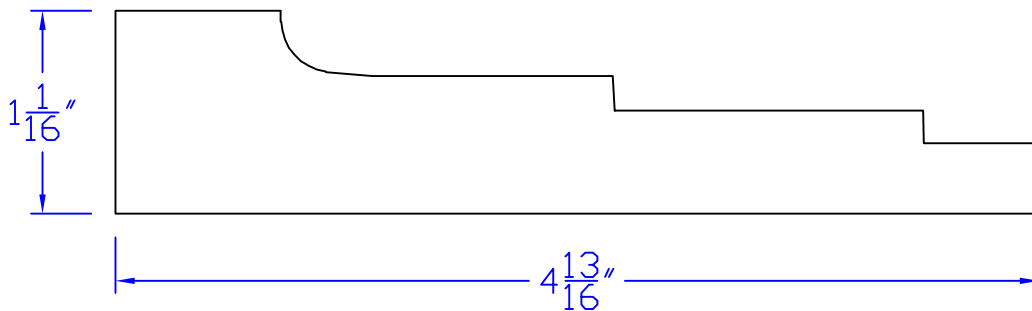

Creative Woodworking N.W., Inc.

1036 S.E. Taylor * Portland, Oregon 97214
Phone:(503) 230-9265 * Fax:(503) 232-9082
www.Creativewoodworkingnw.com

CASG664

$1 - 1/16'' \times 4 - 13/16''$