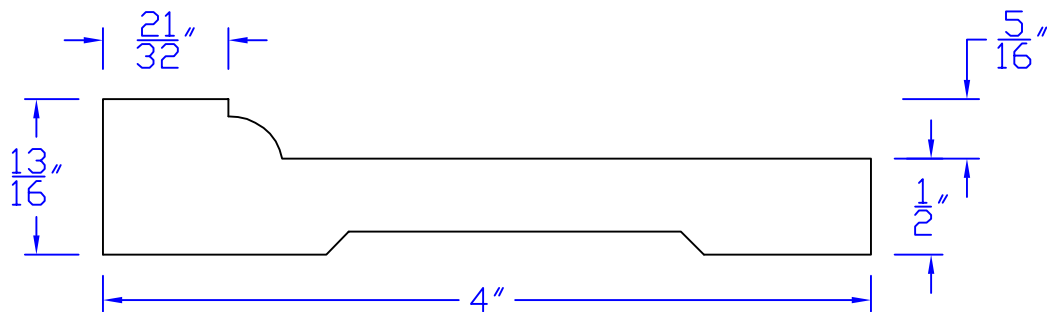

Creative Woodworking N.W., Inc.

1036 S.E. Taylor * Portland, Oregon 97214
Phone:(503) 230-9265 * Fax:(503) 232-9082
www.Creativewoodworkingnw.com

CASG666
 $1\frac{3}{16}$ " x 4"