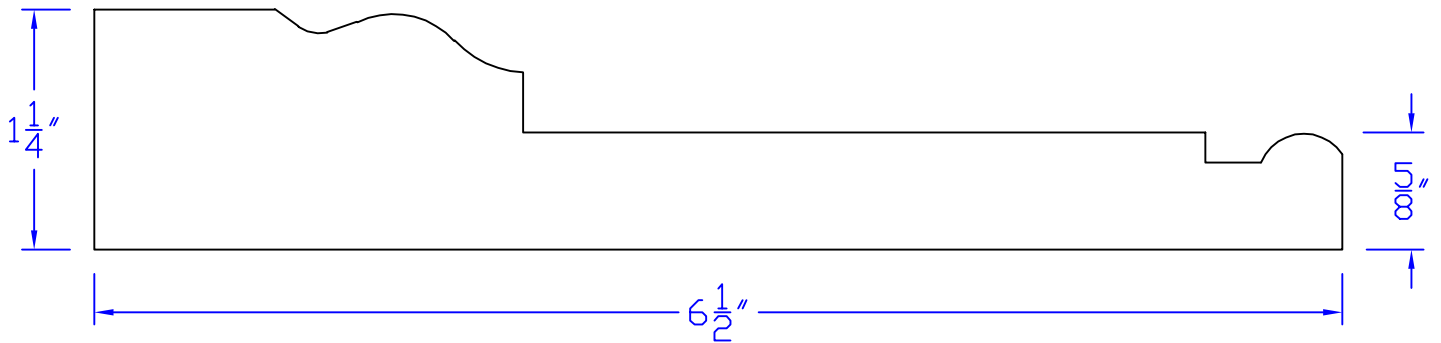

Creative Woodworking N.W., Inc.

1036 S.E. Taylor * Portland, Oregon 97214
Phone:(503) 230-9265 * Fax:(503) 232-9082
www.Creativewoodworkingnw.com

CASG668

1-1/4" x 6-1/2"