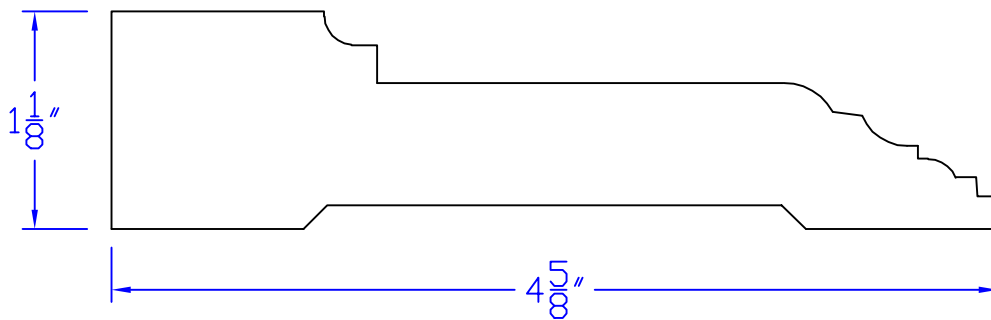

Creative Woodworking N.W., Inc.

1036 S.E. Taylor * Portland, Oregon 97214
Phone:(503) 230-9265 * Fax:(503) 232-9082
www.Creativewoodworkingnw.com

CASG671

1 - 1/8" x 4 - 5/8"